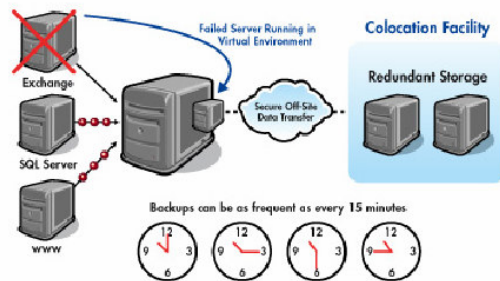

## D&G's Total Data Protection Plan includes:

- ◇ **Local back up** – automatic, reliable back up of all data and applications to a local NAS
- ◇ **Quick Recovery Business Continuity Capability** – the ability to recover the smallest files or entire servers within an hour
- ◇ **Disaster Recovery Capability** - offsite replication of data to two secure data centers